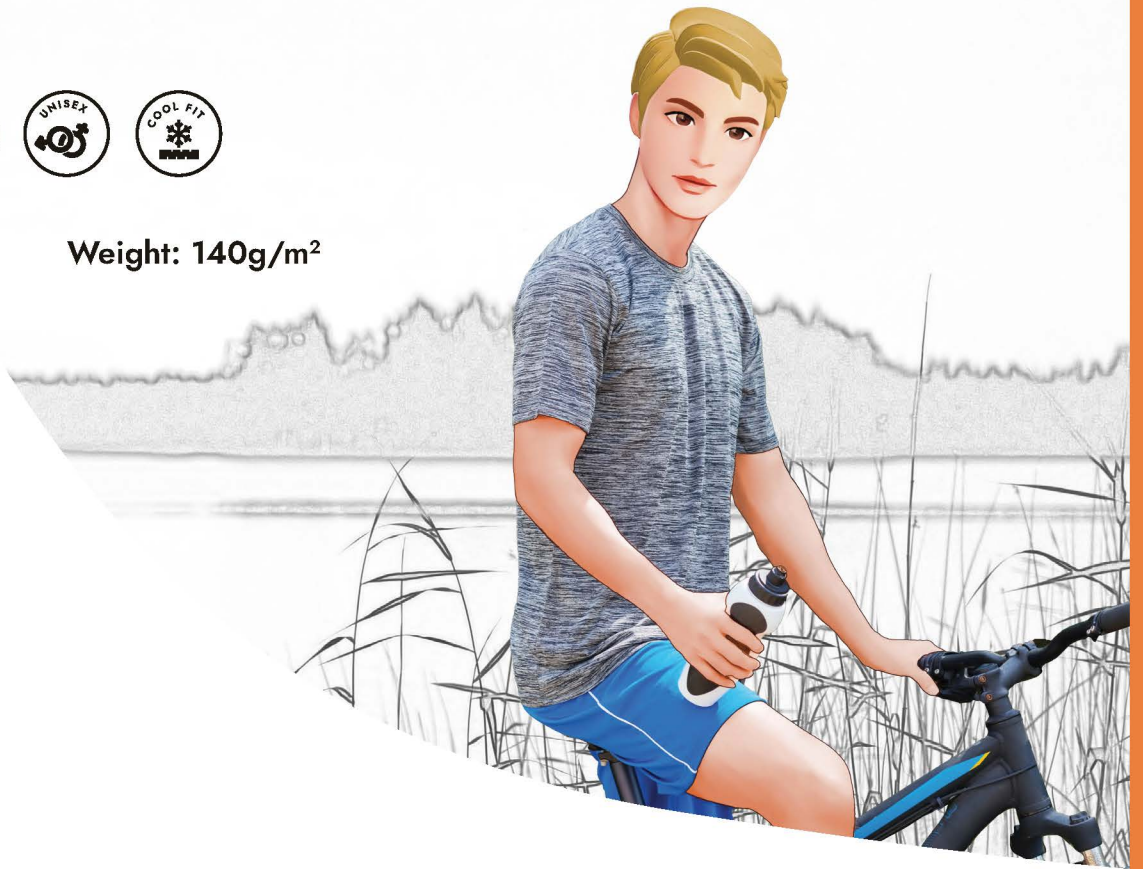

SIZE	SHOULDER	CHEST	SLEEVE	LENGTH
XS	16"	36"	7.5"	26"
S	17"	38"	8"	27"
M	18"	40"	8.5"	28"
L	19"	42"	9"	29"
XL	20"	44"	9.5"	30"
2XL	21"	46"	10"	31"
3XL	22"	48"	10.5"	32"

Sizes may vary +/- 5% from the actual product.