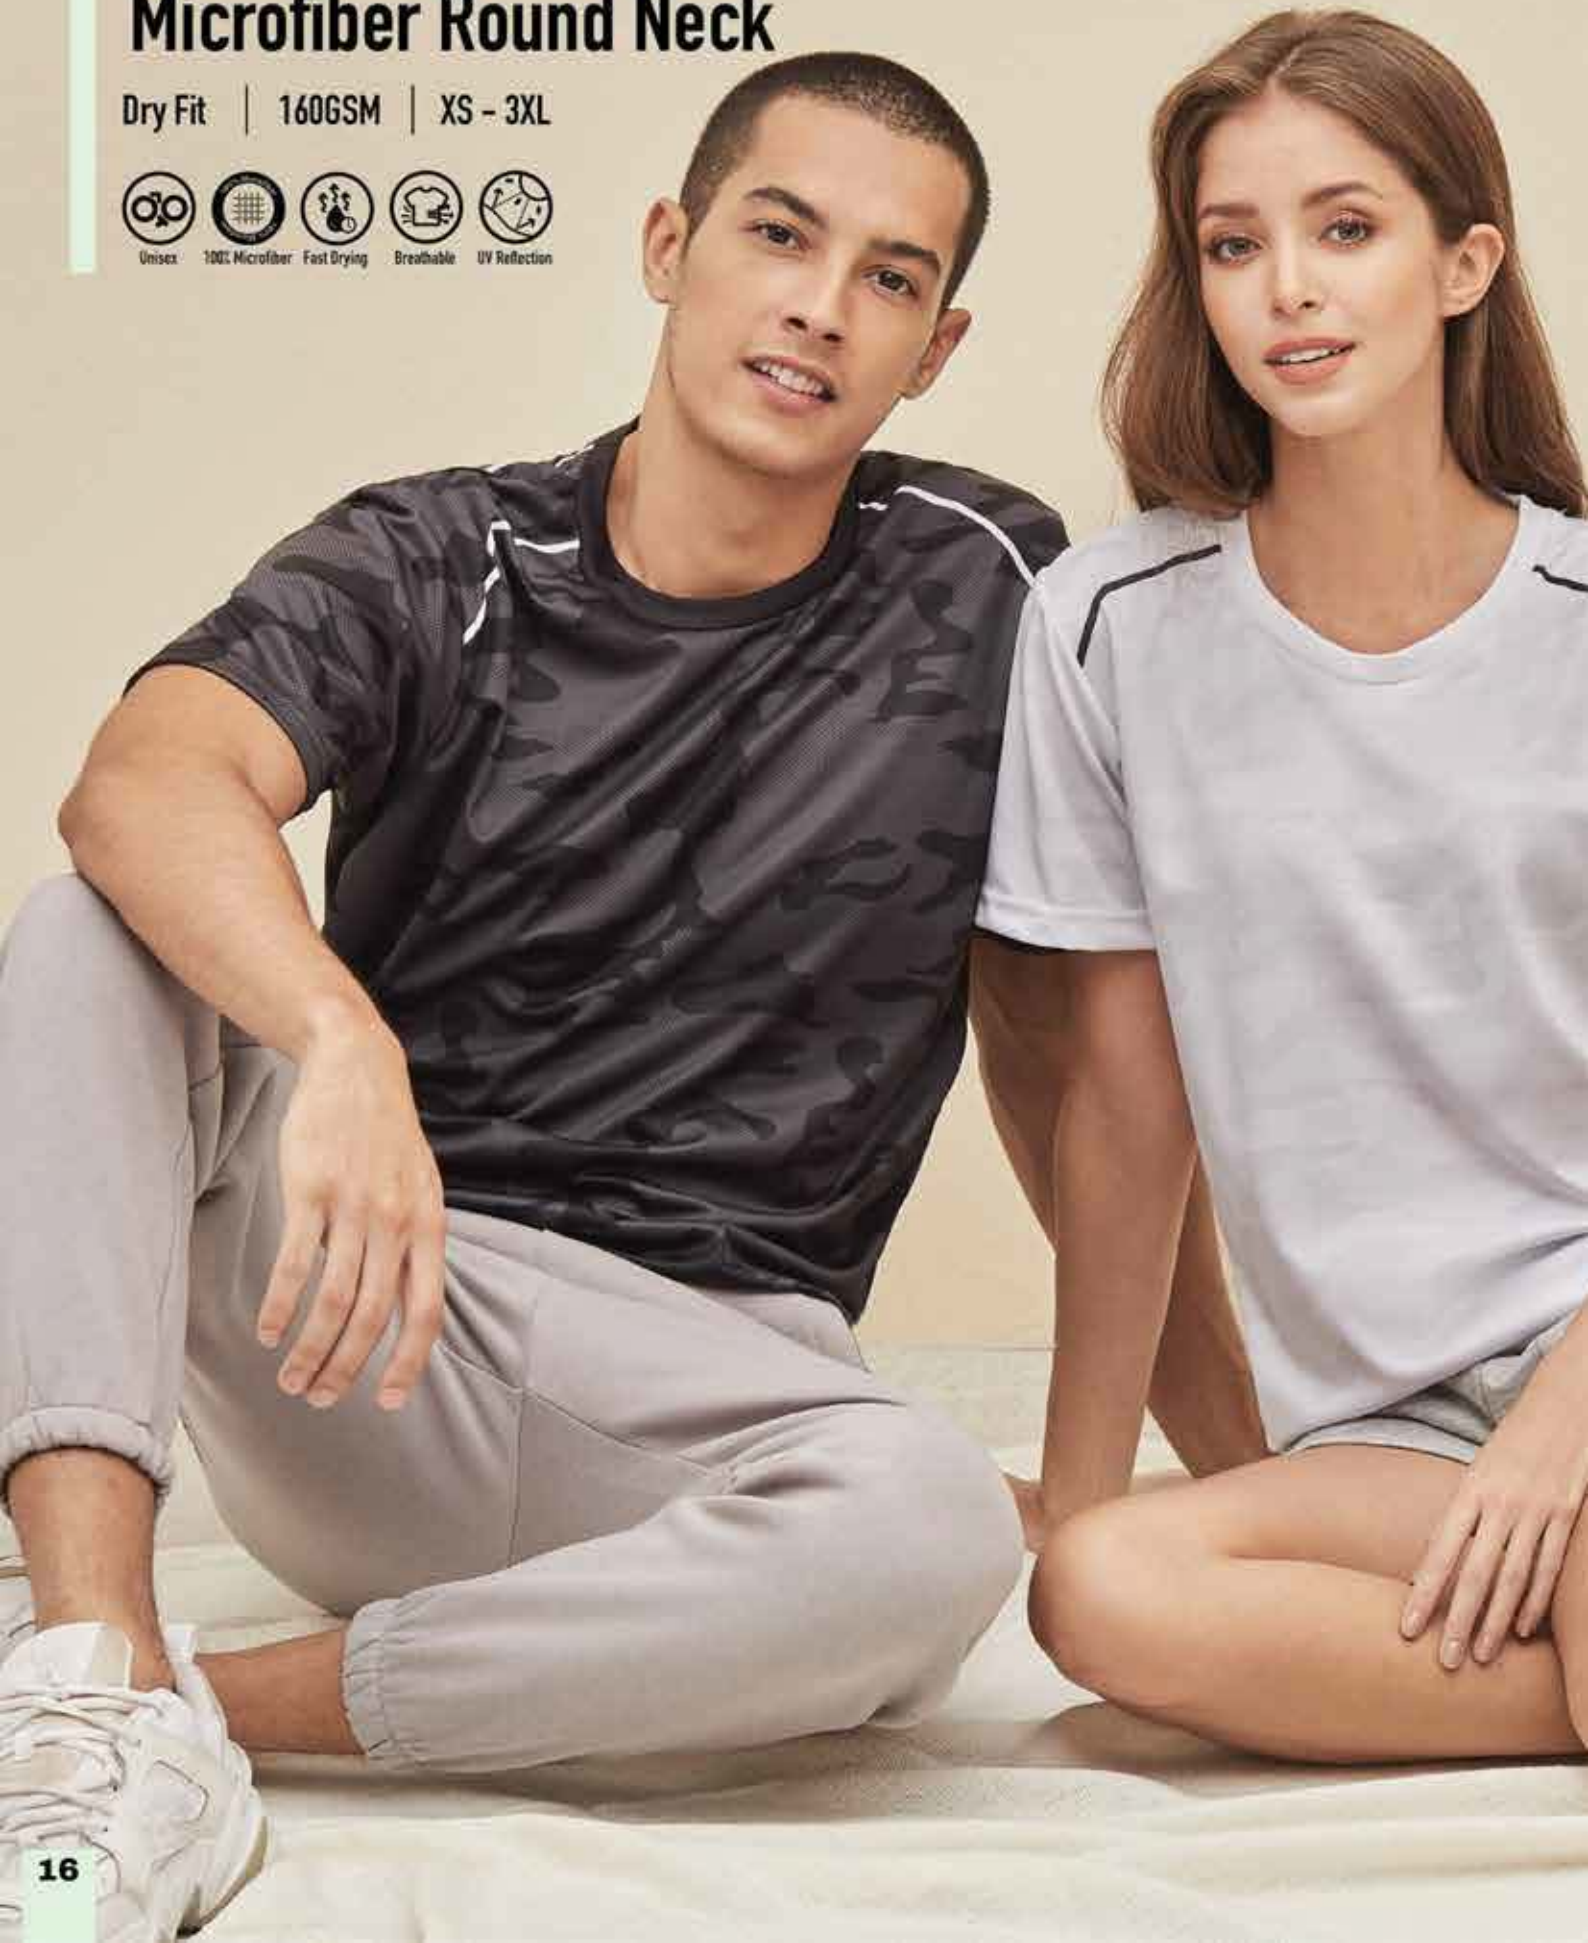

RM09-00
WHITE

RM09-01
BLACK

RM09-03
RED

RM09-07
ROYAL BLUE

SIZE	XS	S	M	L	XL	XXL	3XL
CHEST	36"	38"	40"	42"	44"	46"	48"
LENGTH	25"	26"	27"	28"	29"	30"	31"
SHOULDER	15"	16"	17"	18"	20"	21"	22"
SLEEVE	8.0"	8.0"	8.5"	9.0"	9.5"	10.0"	10.5"