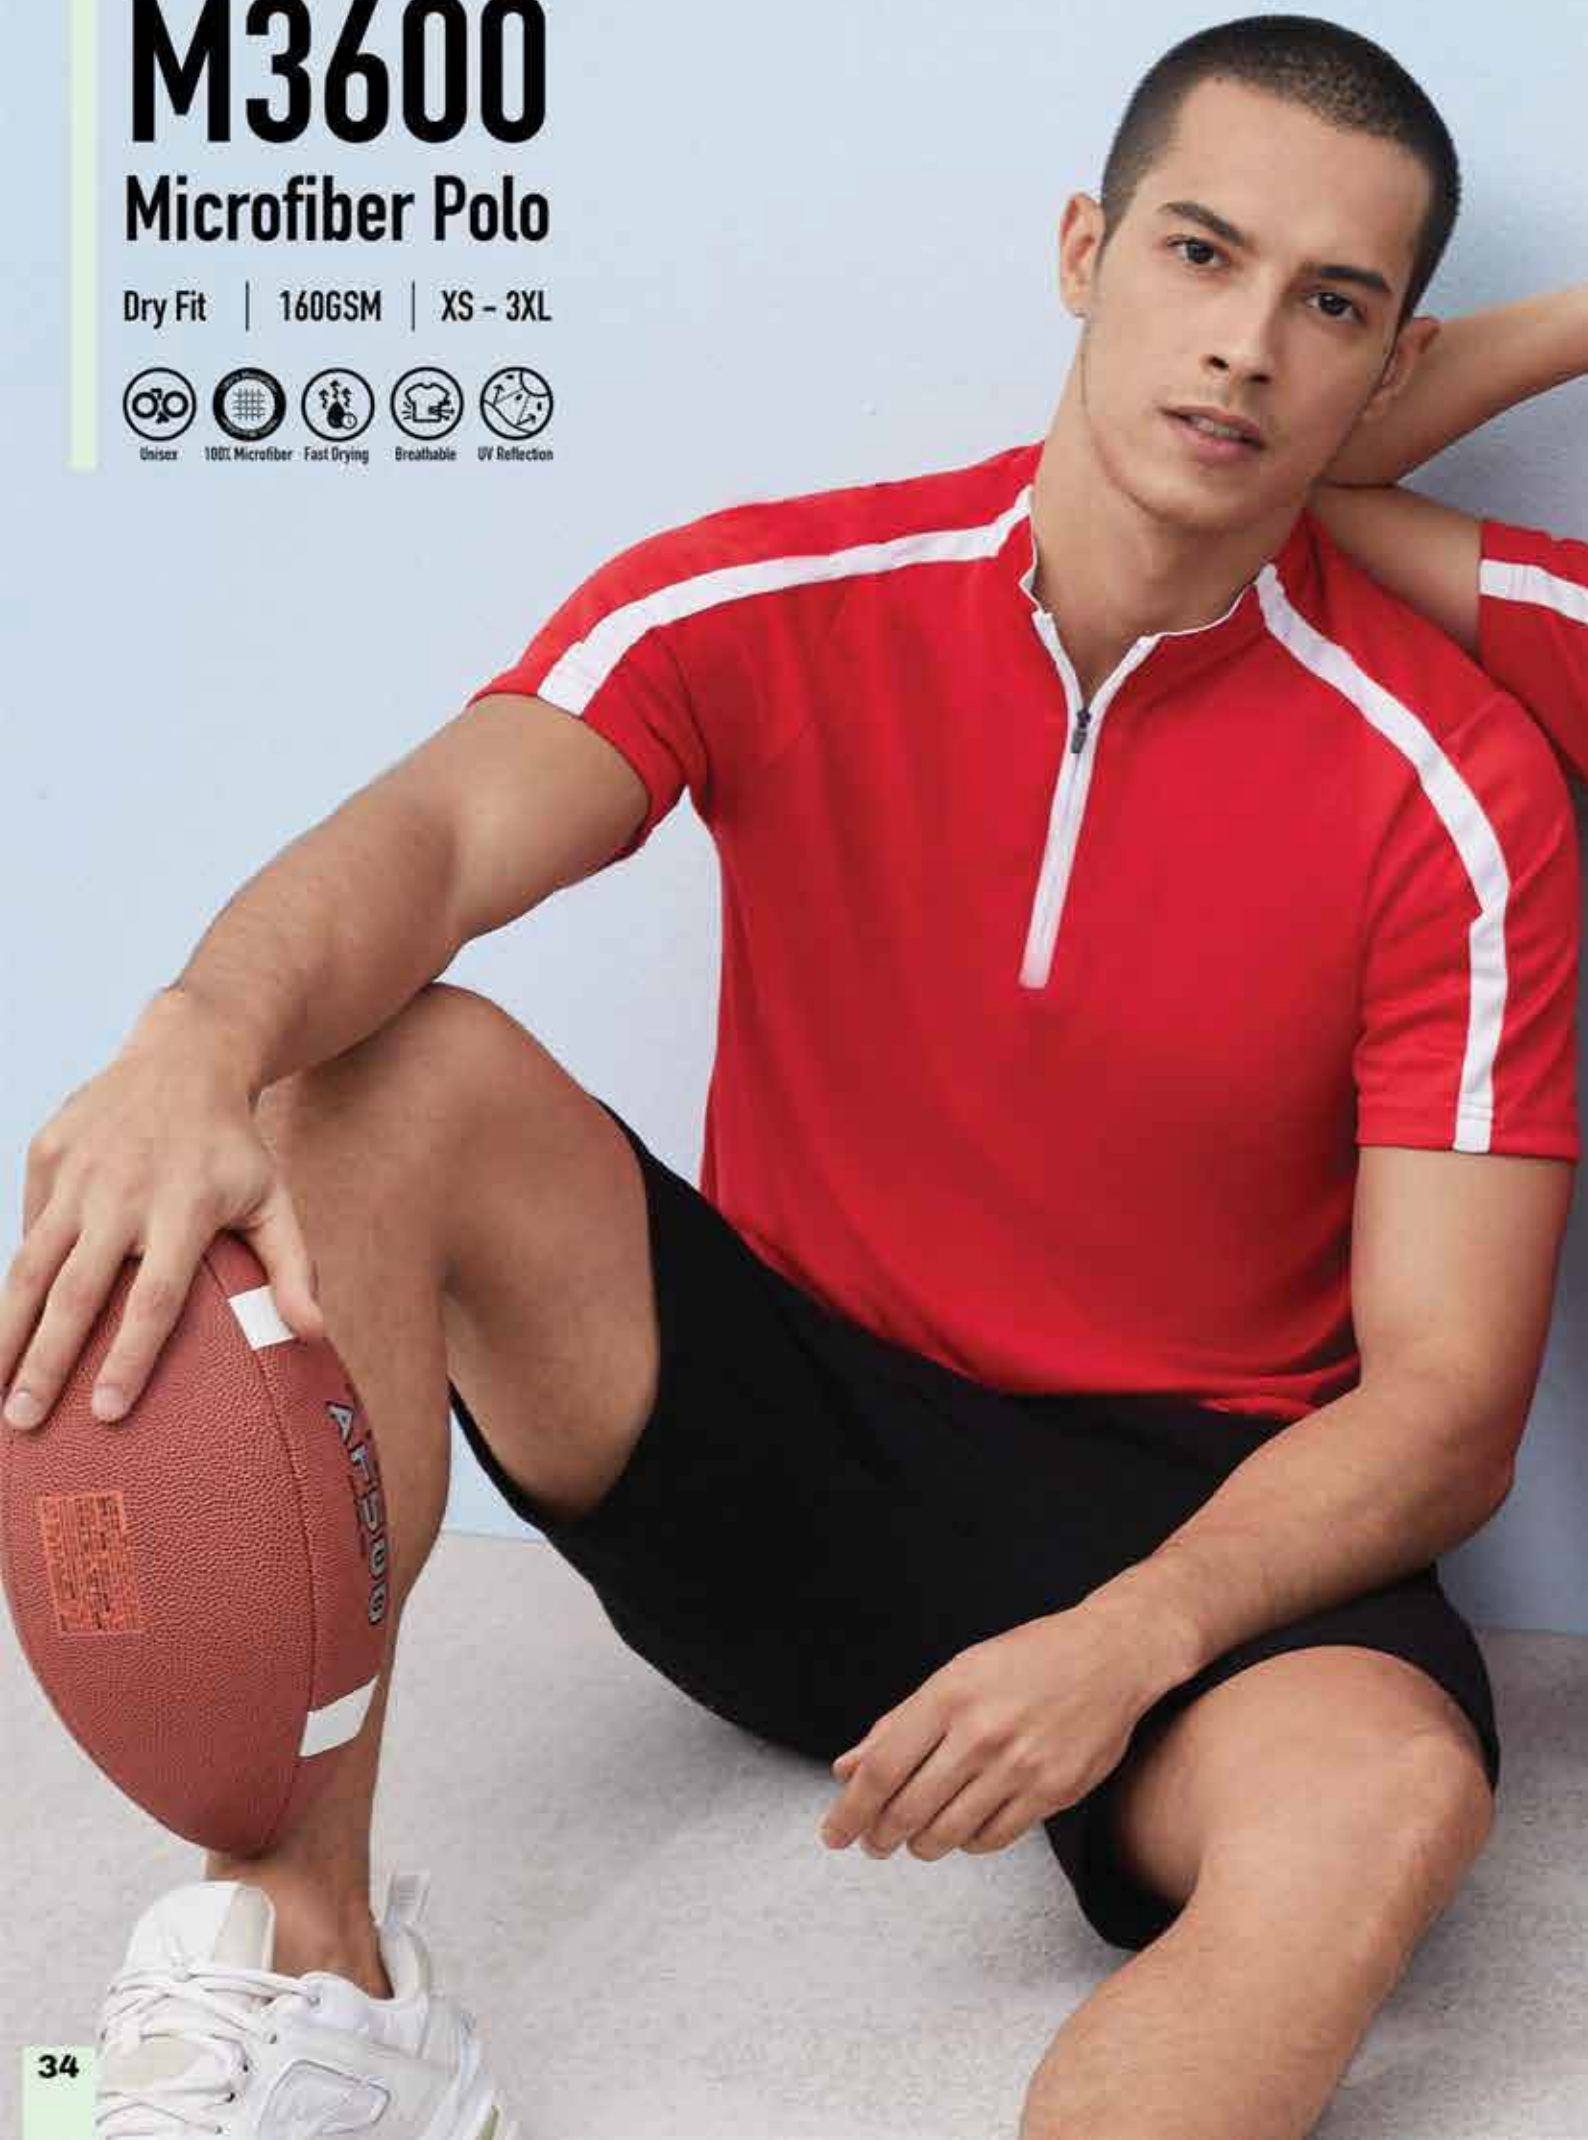

M3600

Microfiber Polo

Dry Fit | 160GSM | XS - 3XL

Unisex

100% Microfiber

Fast Drying

Breathable

UV Reflection