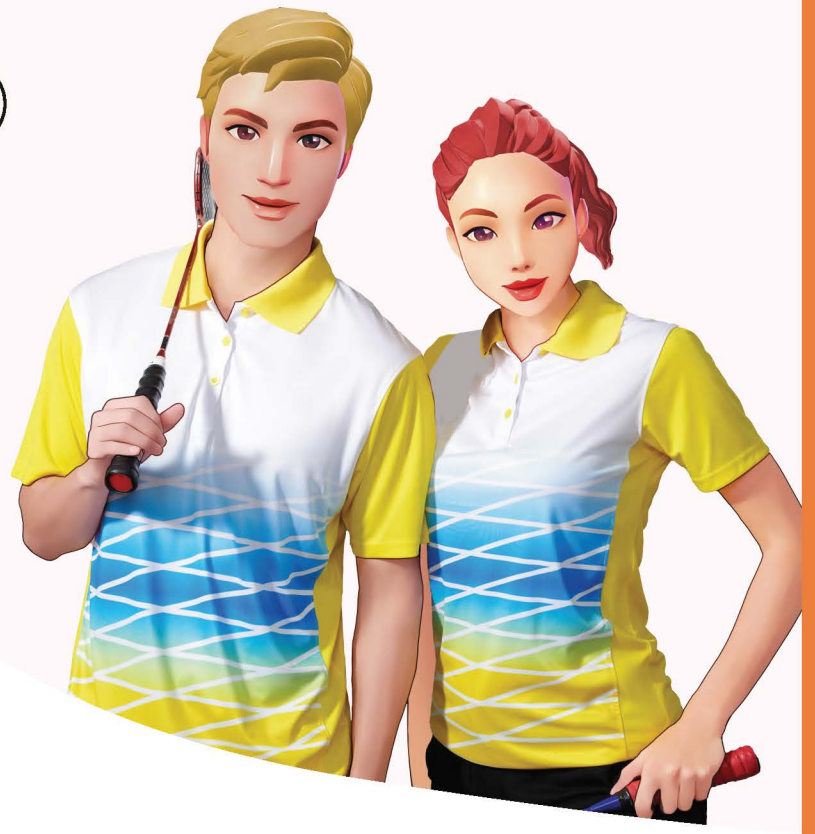

QD47

100% Polyester Interlock

Weight: 150g/m²

SIZE	SHOULDER	CHEST	SLEEVE	LENGTH
XS	16"	36"	7.5"	26"
S	17"	38"	8"	27"
M	18"	40"	8.5"	28"
L	19"	42"	9"	29"
XL	20"	44"	9.5"	30"
2XL	21"	46"	10"	31"
3XL	22"	48"	10.5"	32"

Sizes may vary +/- 5% from the actual product.

QUICK DRY