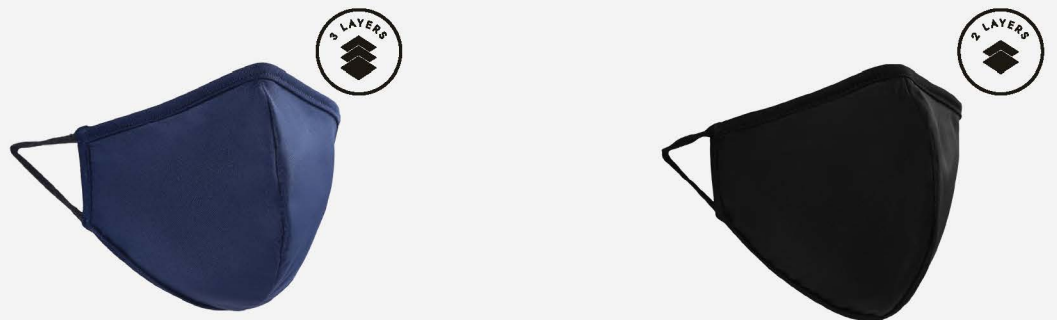

PE 0200

Navy

Middle Layer: Antibacterial Filter (Replaceable)

PE 0104

Black