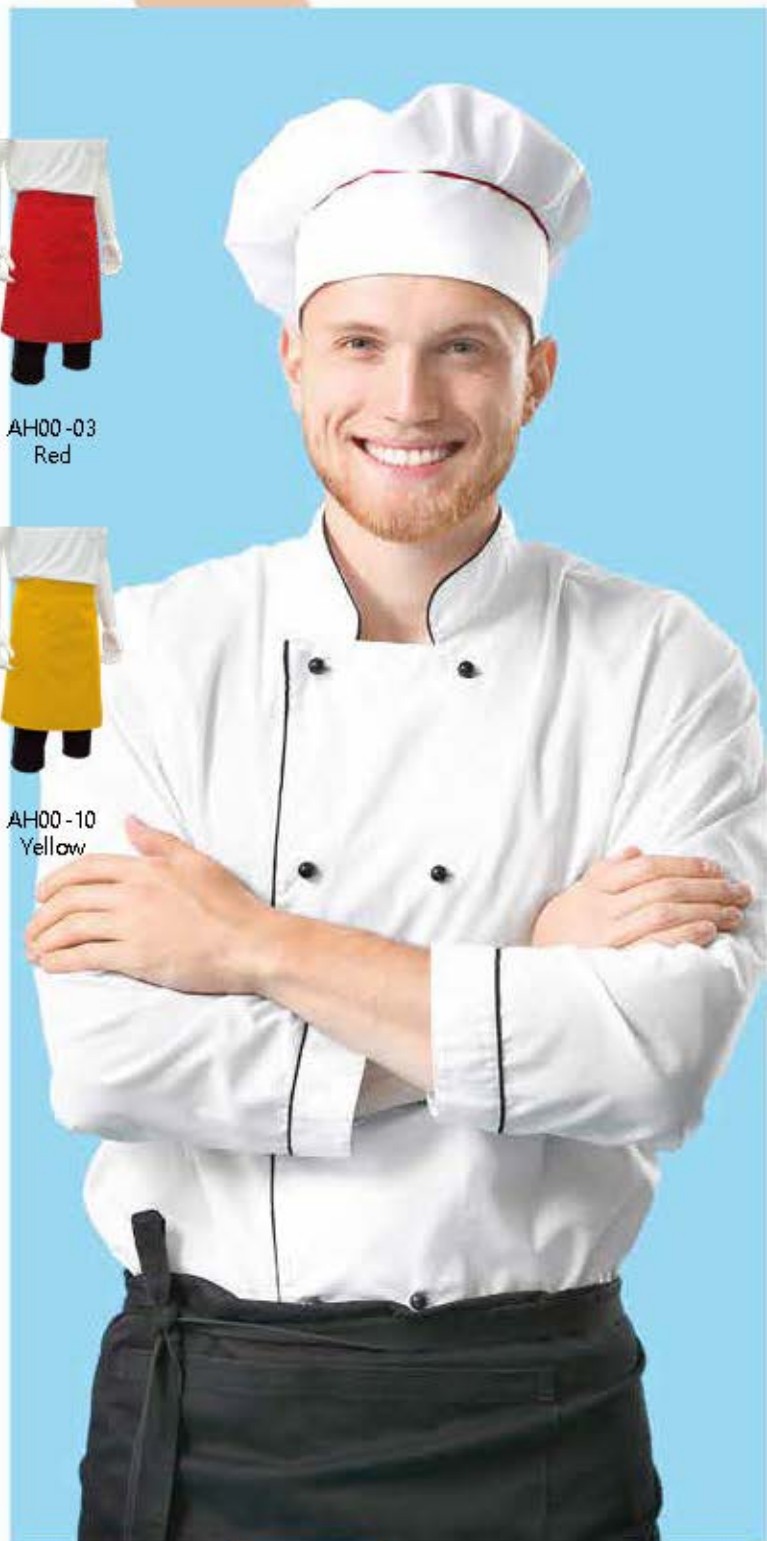

AH00

Half Apron

GARBEDINE | POLYESTER 100%
24" (W) X 20" (L)